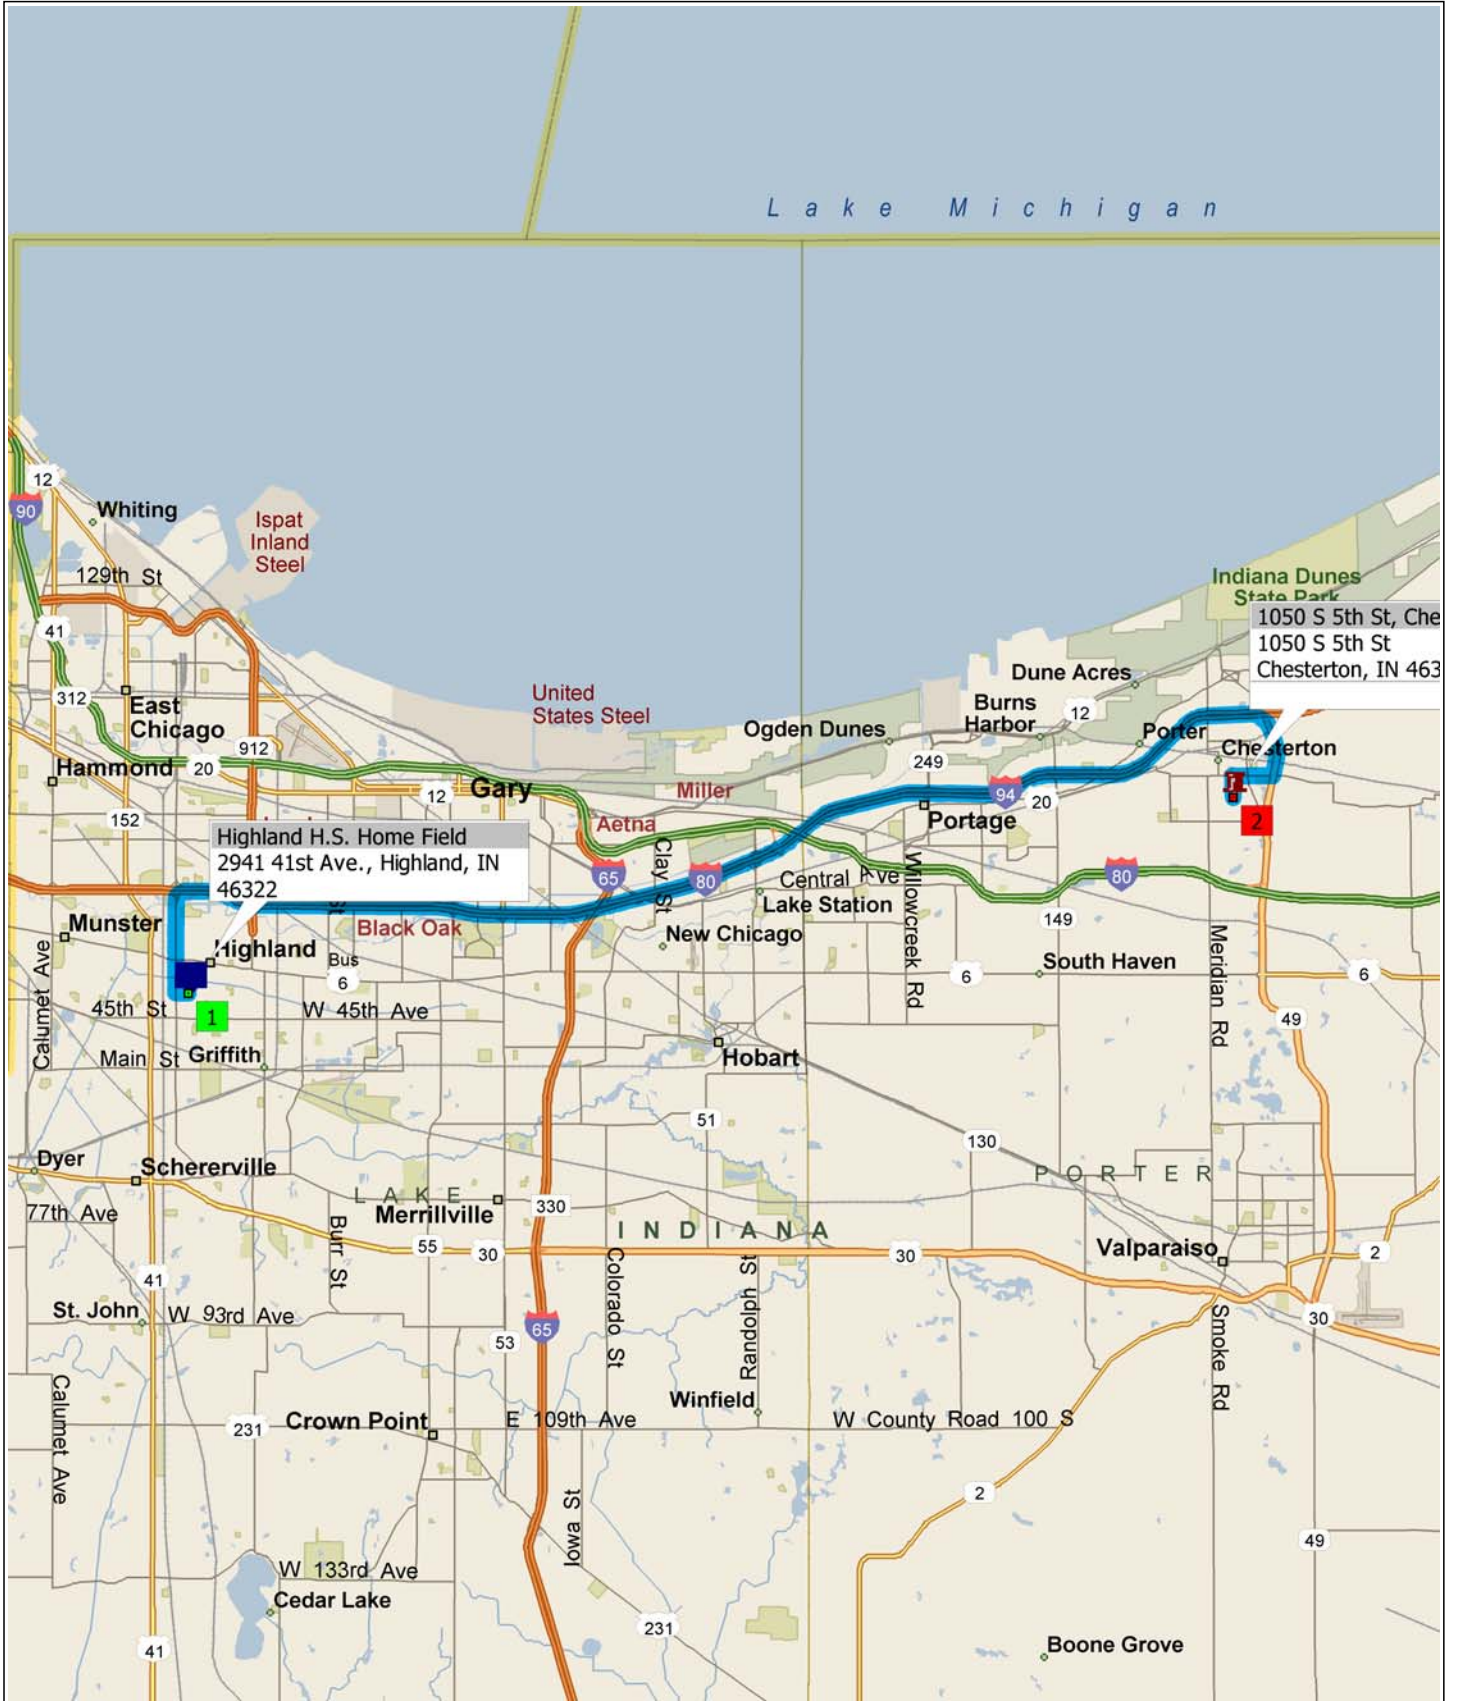

# Highland to Duneland Field (1050 S 5th St, Chesterton, IN)

27.1 miles; 35 minutes

0 mi 2 4 6 8 10

9:00 AM	0.0 mi	<b>1</b> Depart 2941 41st St, Highland, IN 46322 on 41st St (West) for 0.2 mi
9:00 AM	0.2 mi	Turn RIGHT (North) onto Kennedy Ave for 1.8 mi
9:04 AM	2.0 mi	Take Ramp onto I-80 [I-94] for 12.1 mi towards I-80 / I-94 / US-6 / Detroit
9:17 AM	14.2 mi	At exit 16, road name changes to I-94 for 10.3 mi
9:28 AM	24.5 mi	At exit 26A, take Ramp (RIGHT) onto SR-49 for 1.4 mi towards In-49 / Chesterton / Valparaiso
9:30 AM	25.9 mi	Turn RIGHT (West) onto E Porter Ave for 0.5 mi
9:31 AM	26.4 mi	Turn LEFT (South) onto S Calumet Rd, then immediately turn RIGHT (West) onto W Porter Ave for 0.3 mi
9:32 AM	26.7 mi	Turn LEFT (South) onto S 5th St for 0.4 mi
9:35 AM	27.1 mi	<b>2</b> Arrive 1050 S 5th St, Chesterton, IN 46304 [1050 S 5th St, Chesterton, IN 46304]