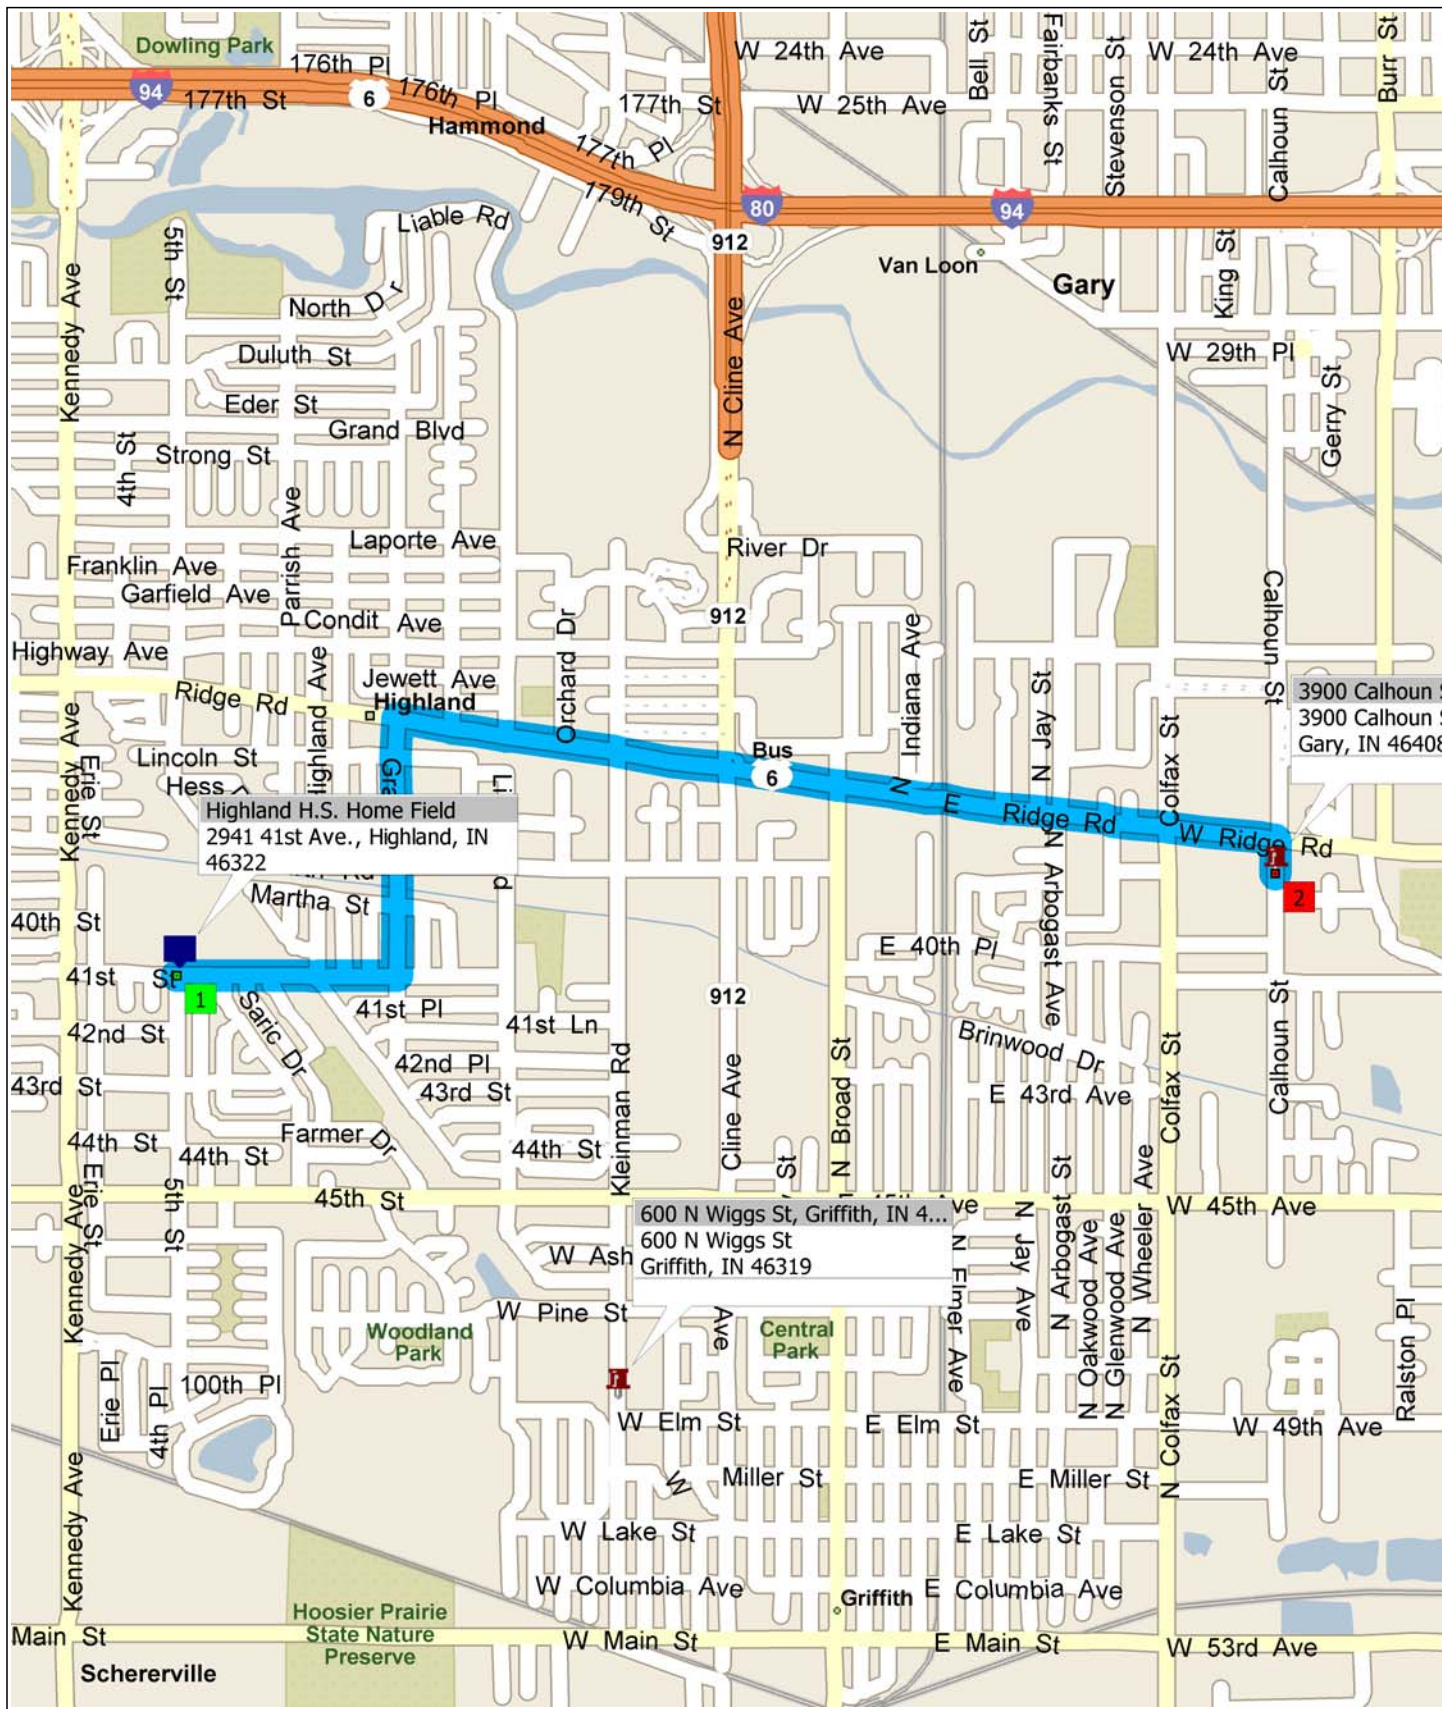

Highland to Griffith (SATURDAY GAMES)

3.2 miles; 7 minutes

9:00 AM 0.0 mi **1** Depart 2941 41st St, Highland, IN 46322 on 41st St (East) for 0.5 mi
9:01 AM 0.5 mi Turn LEFT (North) onto Grace St for 0.6 mi
9:03 AM 1.1 mi Turn RIGHT (East) onto US-6 Bus [Ridge Rd] for 0.8 mi
9:04 AM 1.8 mi Keep STRAIGHT onto US-6 Bus [W Ridge Rd] for 0.3 mi
9:05 AM 2.1 mi Keep STRAIGHT onto US-6 Bus [E Ridge Rd] for 0.8 mi
9:06 AM 2.9 mi Keep STRAIGHT onto US-6 Bus [W Ridge Rd] for 0.2 mi
9:06 AM 3.1 mi Turn RIGHT (South) onto Calhoun St for 131 yds
9:07 AM 3.2 mi **2** Arrive 3900 Calhoun St, Gary, IN 46408 [3900 Calhoun St, Gary, IN 46408]