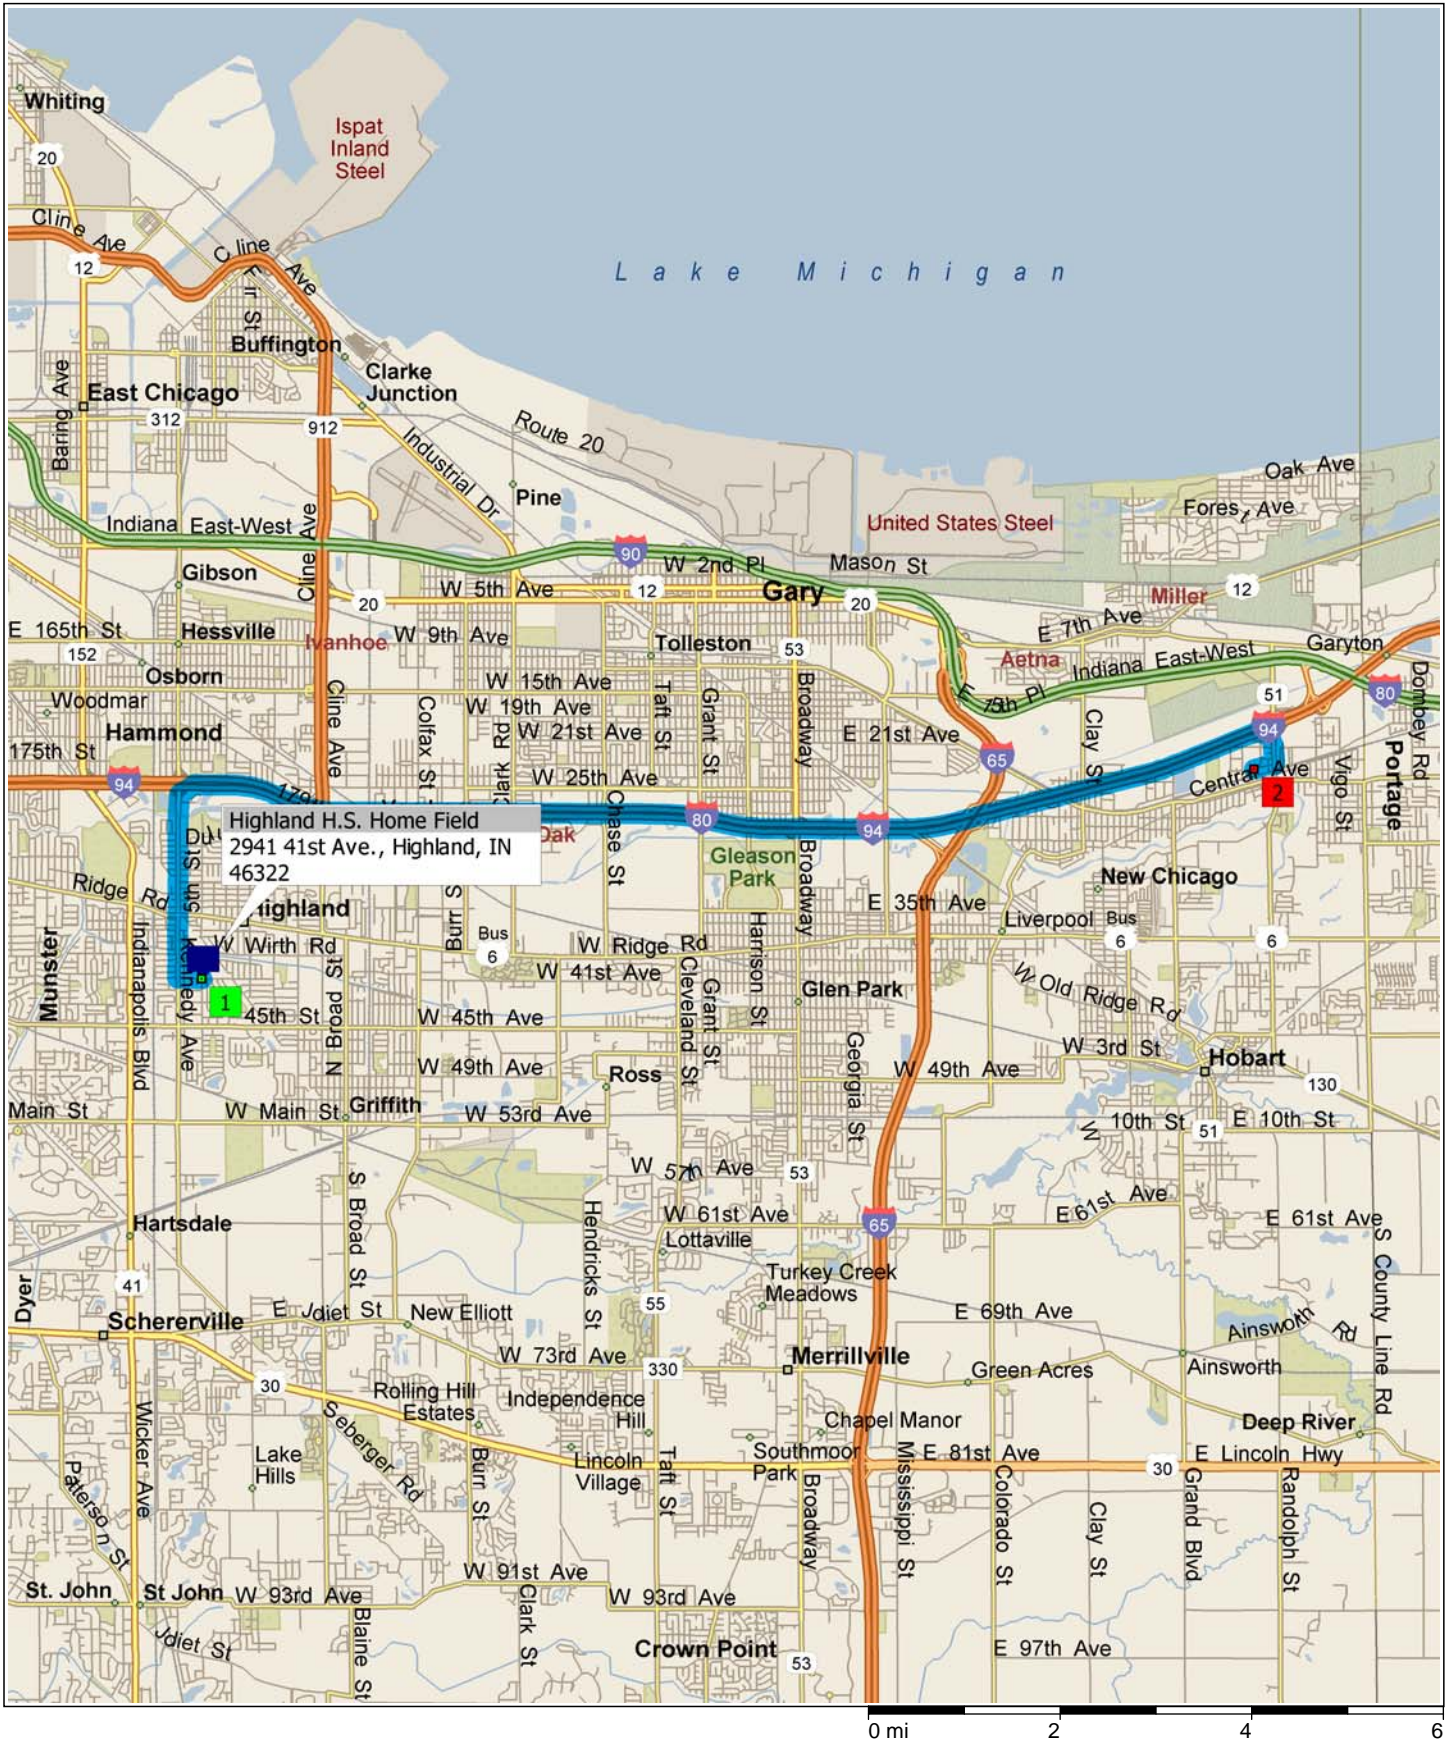

Highland to Lake Station

14.3 miles; 19 minutes

9:00 AM 0.0 mi **1** Depart 2941 41st St, Highland, IN 46322 on 41st St (West) for 0.2 mi
9:00 AM 0.2 mi Turn RIGHT (North) onto Kennedy Ave for 1.8 mi
9:04 AM 2.0 mi Take Ramp onto I-80 [I-94] for 11.6 mi towards I-80 / I-94 / US-6 / Detroit
9:17 AM 13.7 mi At exit 15A, take Ramp (RIGHT) onto US-6 [SR-51] for 0.5 mi towards US-6 / In-51 / Ripley St.
9:18 AM 14.1 mi Turn RIGHT (West) onto Parkside Ave for 0.2 mi
9:19 AM 14.3 mi **2** Arrive 3304 Parkside Ave, Lake Station, IN 46405