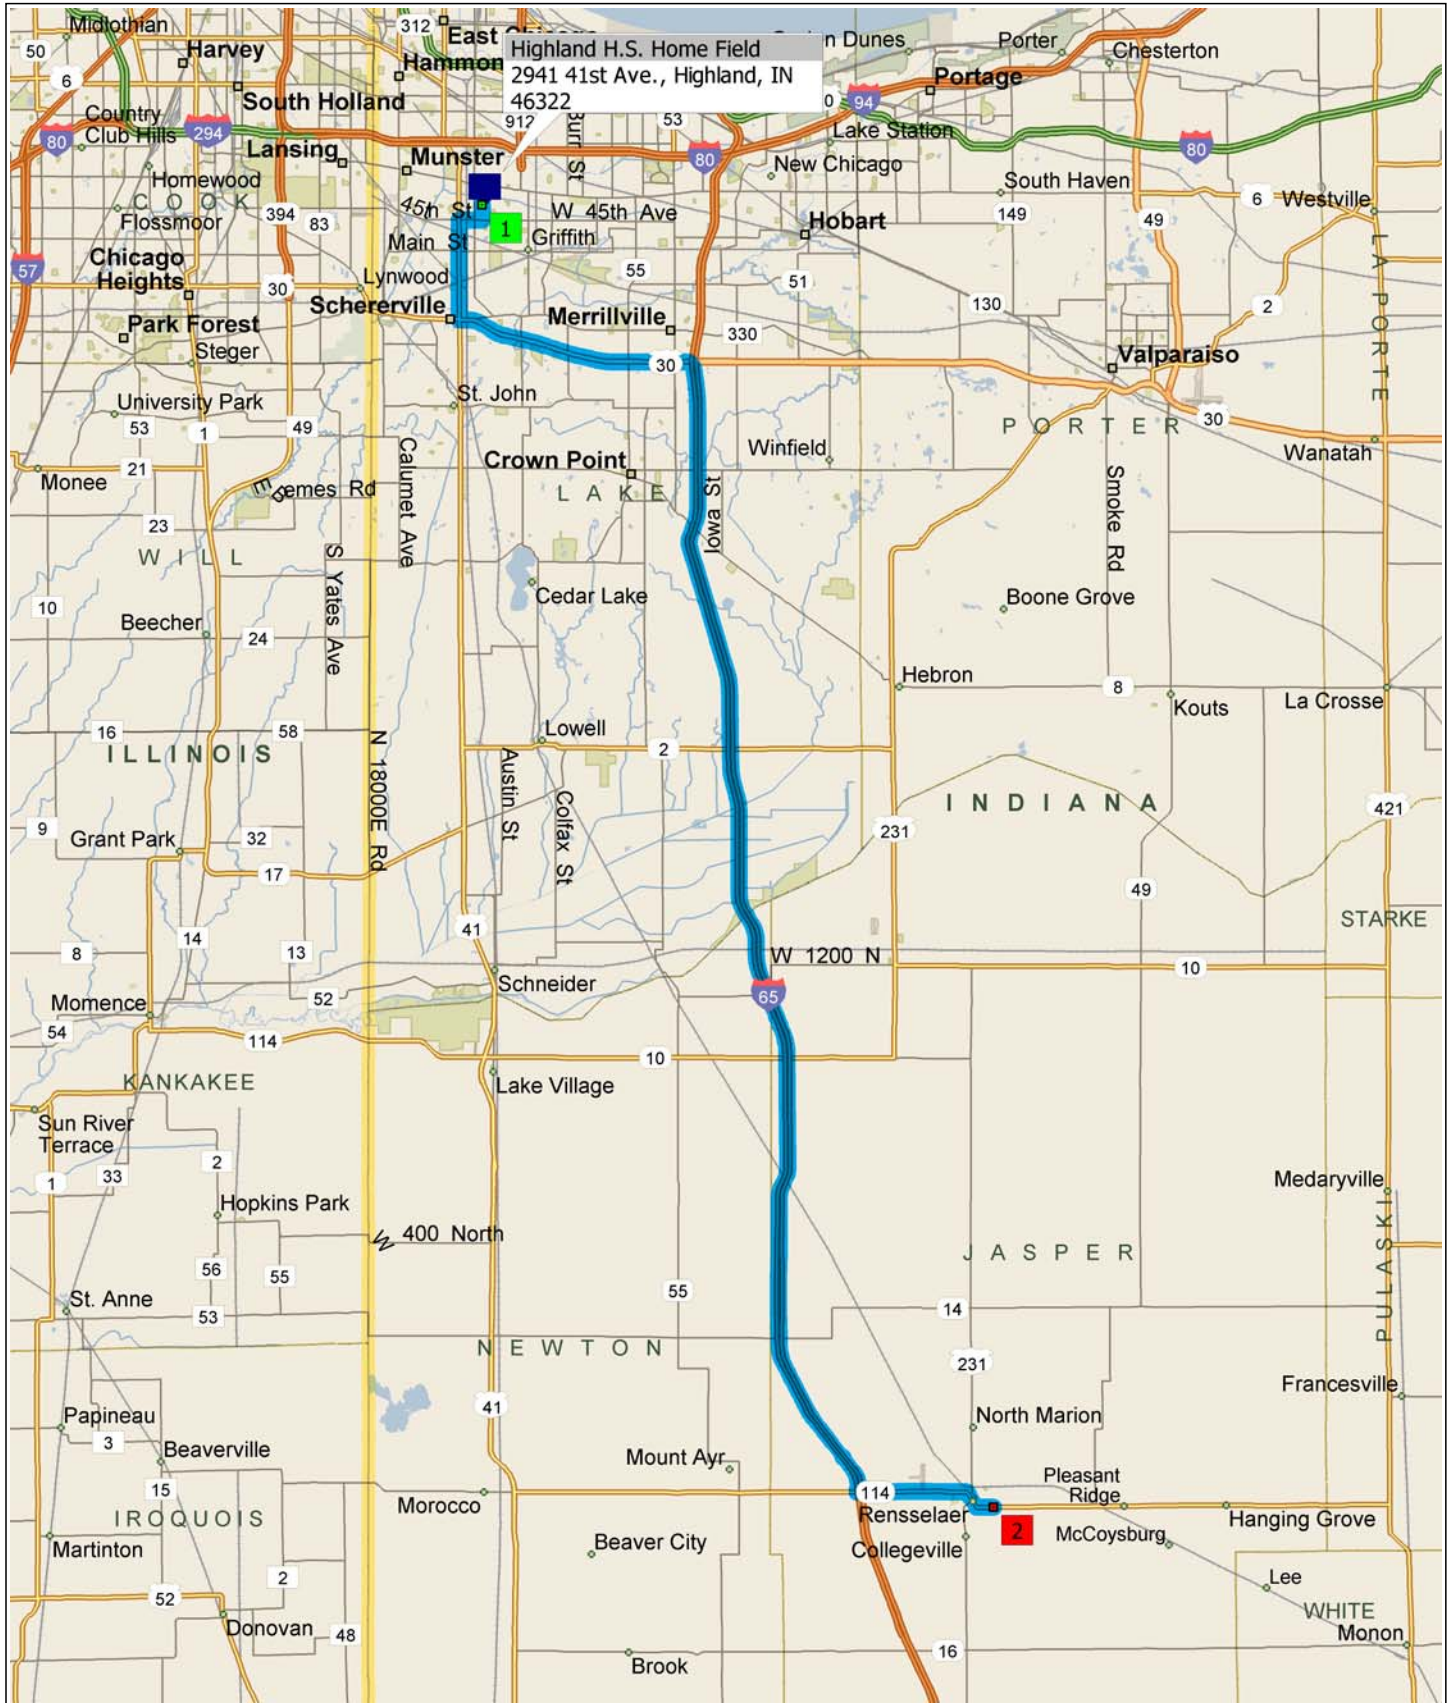

# Highland to Rensselaer (1106 Grace St, Rensselaer, IN) Rensselaer Central H.S.

55.0 miles; 56 minutes

9:00 AM	0.0 mi	1 Depart 2941 41st St, Highland, IN 46322 on 5th St (South) for 0.5 mi
9:01 AM	0.5 mi	Turn RIGHT (West) onto 45th St for 0.7 mi
9:02 AM	1.2 mi	Turn LEFT (South) onto US-41 [Indianapolis Blvd] for 3.2 mi
9:08 AM	4.5 mi	Turn LEFT (East) onto US-30 [W Lincoln Hwy] for 7.6 mi
9:17 AM	12.1 mi	Take Ramp onto I-65 [Casimir Pulaski Memorial Hwy] for 37.9 mi towards I-65 / Indianapolis
9:49 AM	49.9 mi	At exit 215, turn RIGHT onto Ramp for 0.3 mi towards In-114 / Rensselaer / Morocco
9:50 AM	50.2 mi	Turn LEFT (East) onto SR-114 [W In-114] for 3.6 mi
9:54 AM	53.8 mi	Turn RIGHT (South) onto SR-114 [N Cullen St] for 0.6 mi
9:55 AM	54.4 mi	Turn LEFT (East) onto SR-114 [E Grace St] for 0.6 mi
9:56 AM	55.0 mi	2 Arrive E Grace St, Rensselaer, IN 47978