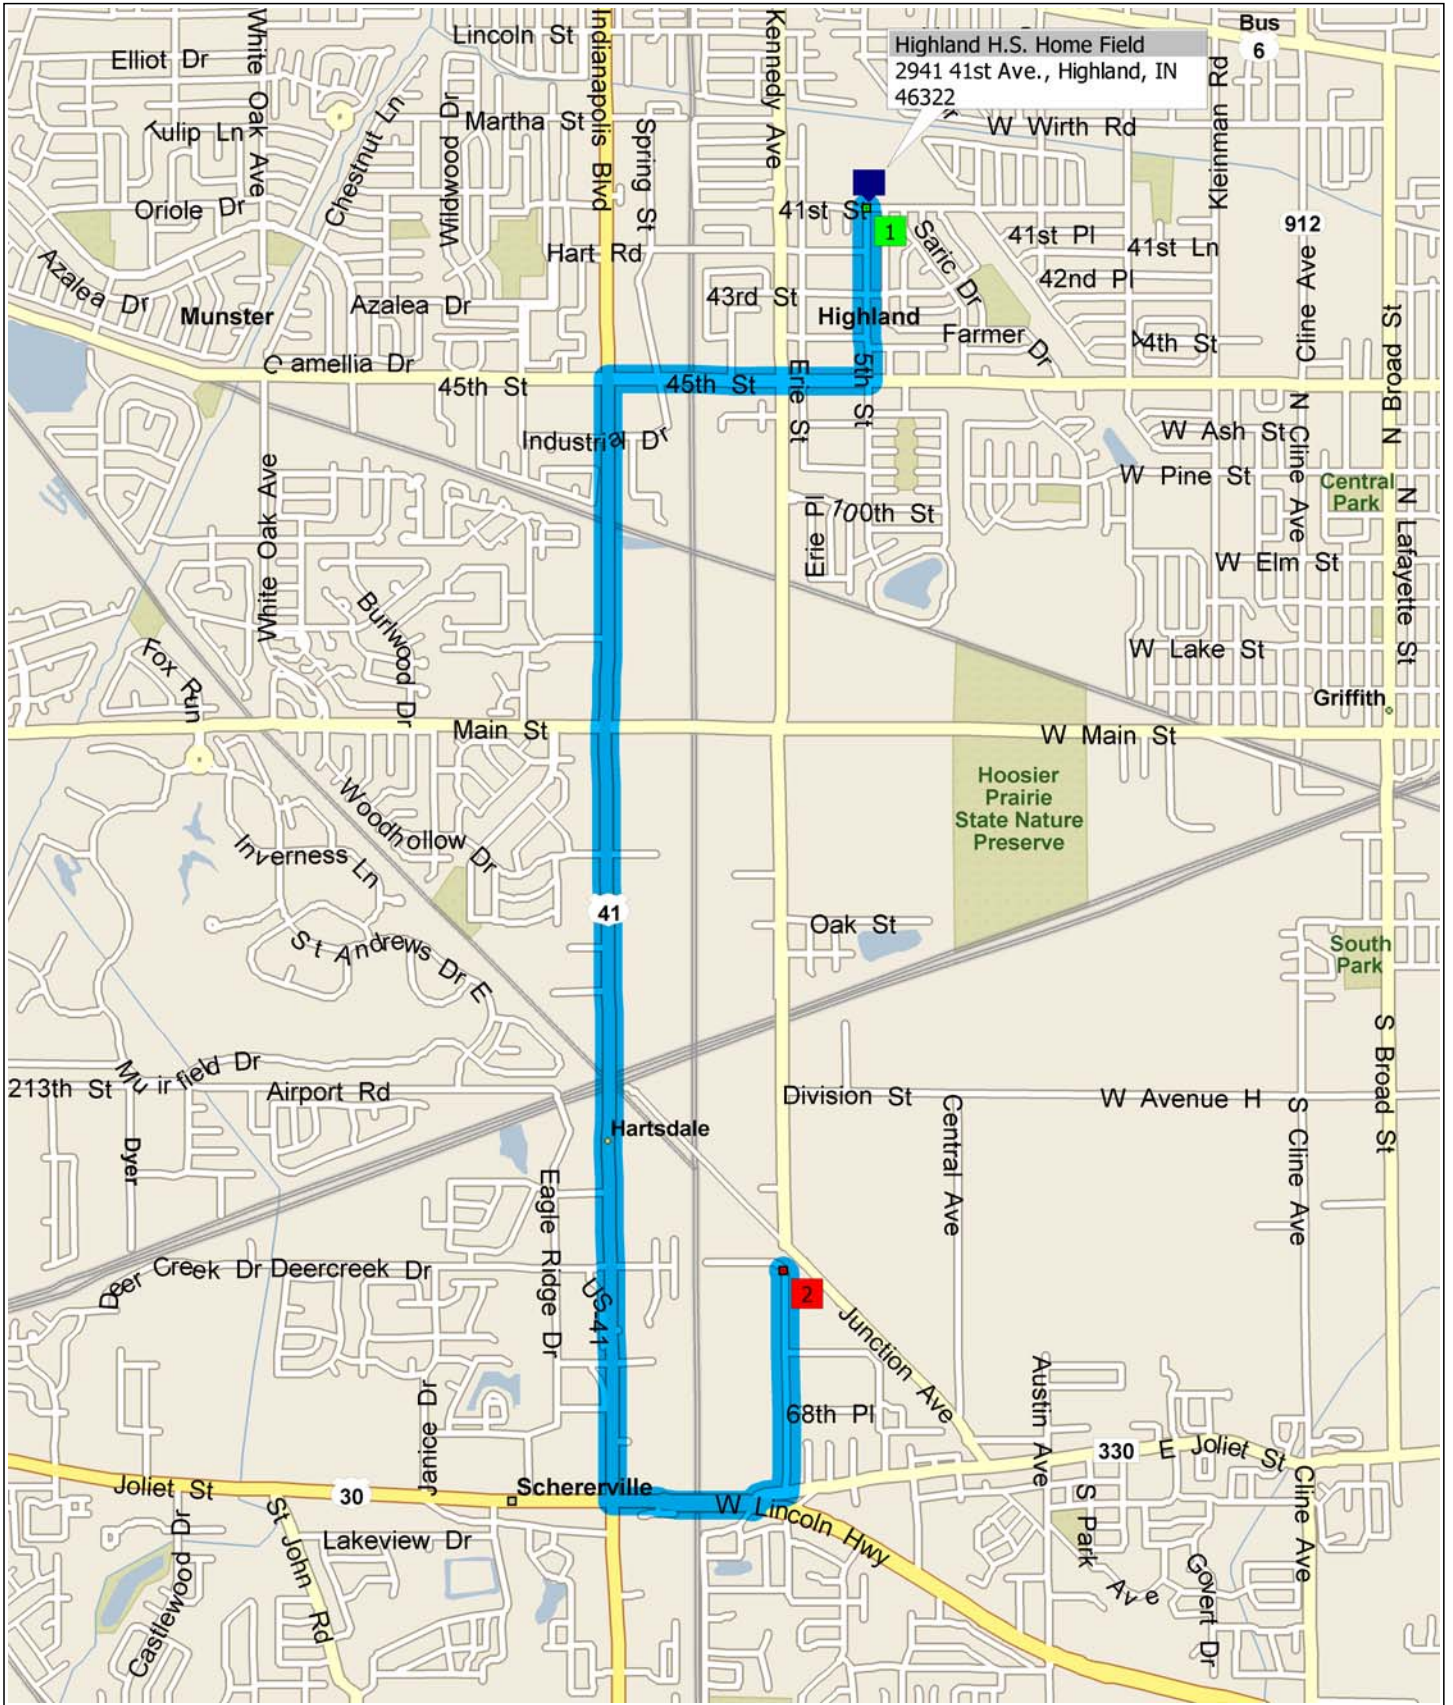

Highland to Tri-Town

5.6 miles; 13 minutes

9:00 AM 0.0 mi **1** Depart 2941 41st St, Highland, IN 46322 on 5th St (South) for 0.5 mi
9:01 AM 0.5 mi Turn RIGHT (West) onto 45th St for 0.7 mi
9:02 AM 1.2 mi Turn LEFT (South) onto US-41 [Indianapolis Blvd] for 3.2 mi
9:08 AM 4.5 mi Turn LEFT (East) onto US-30 [W Lincoln Hwy] for 0.4 mi
9:08 AM 4.9 mi Turn LEFT (North) onto Local road(s) for 21 yds
9:09 AM 4.9 mi Road name changes to CR-330 [W Joliet St] for 174 yds
9:10 AM 5.0 mi Turn LEFT (North) onto Kennedy Ave for 0.6 mi
9:13 AM 5.6 mi **2** Arrive 1200 Kennedy Ave, Schererville, IN 46375