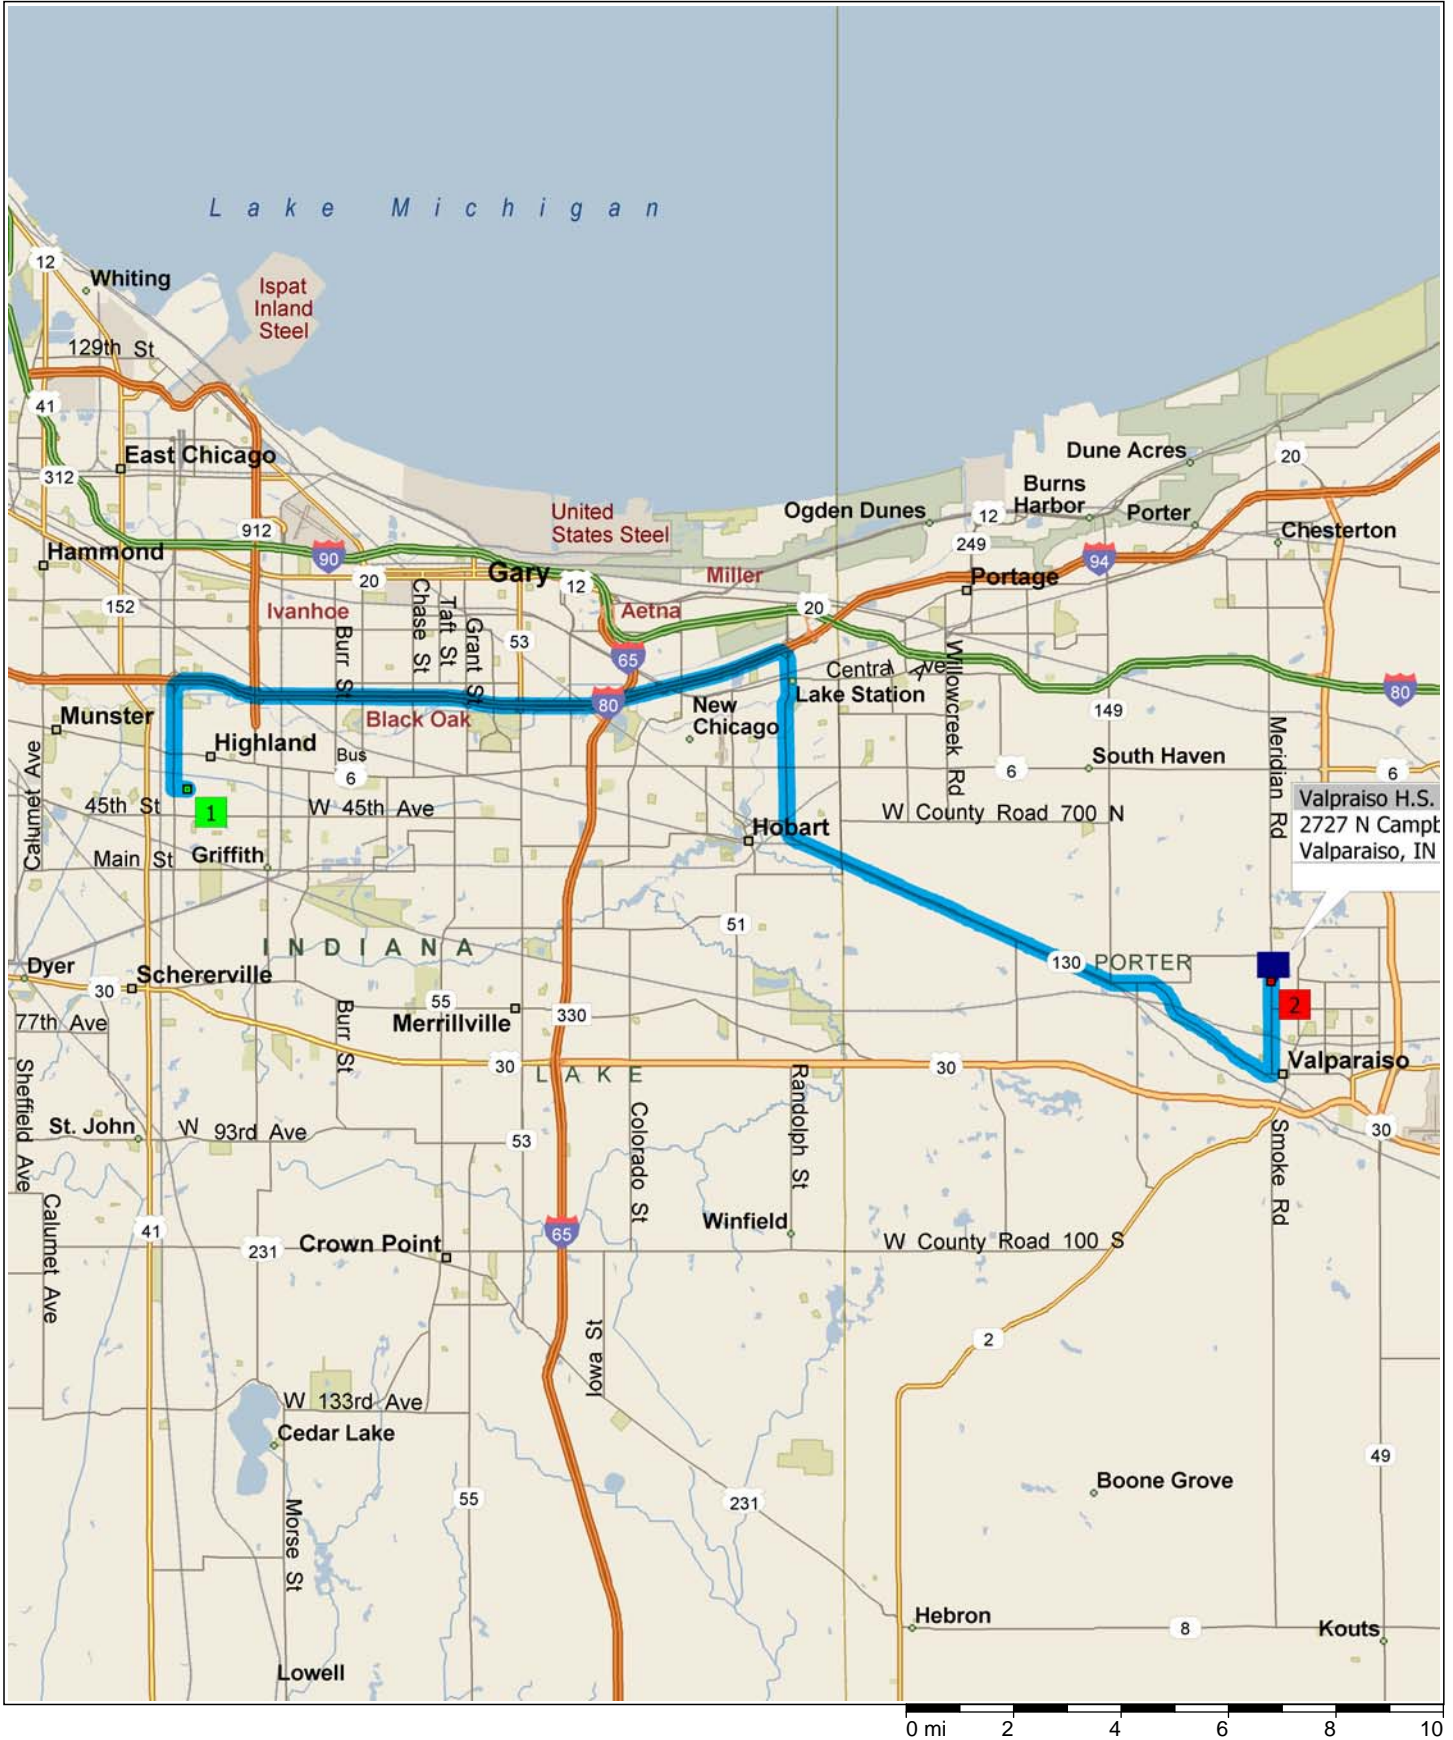

Valparaiso High School

29.2 miles; 40 minutes

9:00 AM	0.0 mi	1 Depart 2941 41st St, Highland, IN 46322 on 41st St (West) for 0.2 mi
9:00 AM	0.2 mi	Turn RIGHT (North) onto Kennedy Ave for 1.8 mi
9:04 AM	2.0 mi	Take Ramp onto I-80 [I-94] for 11.6 mi towards I-80 / I-94 / US-6 / Detroit
9:17 AM	13.7 mi	At exit 15A, take Ramp (RIGHT) onto US-6 [SR-51] for 2.3 mi towards US-6 / In-51 / Ripley St.
9:21 AM	15.9 mi	Keep STRAIGHT onto SR-130 [SR-51] for 1.0 mi
9:23 AM	16.9 mi	Keep STRAIGHT onto SR-130 [S Hobart Rd] for 0.5 mi
9:24 AM	17.5 mi	Keep STRAIGHT onto SR-130 for 7.1 mi
9:31 AM	24.5 mi	Bear RIGHT (East) onto SR-130 [Lincoln Way] for 1.8 mi
9:33 AM	26.3 mi	Keep STRAIGHT onto SR-130 [W Lincoln Way] for 1.1 mi
9:35 AM	27.5 mi	Turn LEFT (North) onto N Campbell St for 1.7 mi
9:40 AM	29.2 mi	2 Arrive Valpraiso H.S. [2727 N Campbell St, Valparaiso, IN 46385]